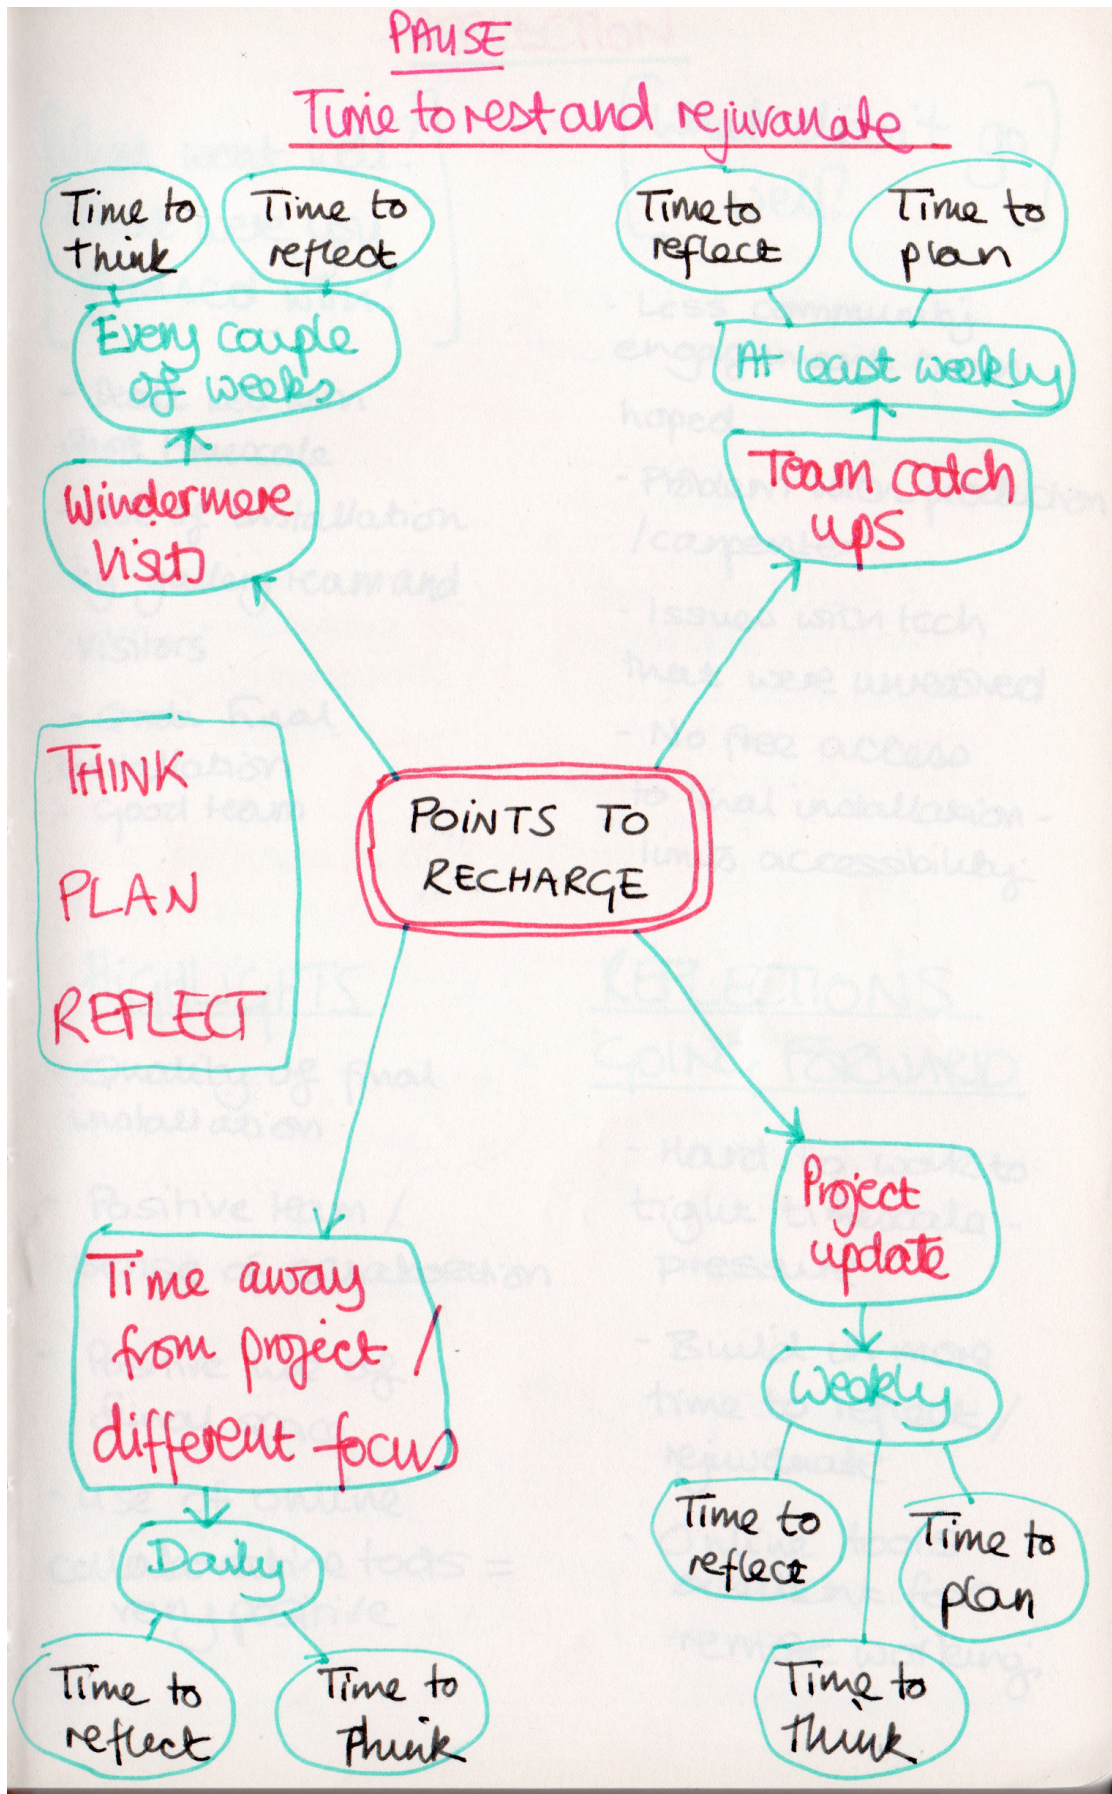

Nature's Winter

Appreciation, Pause, Reflection

Appendix 16 - Appreciation

Appendix 17 - Pause

### REFLECTION

[What went well?  
What were you  
pleased with?]

- Dealt well with short timescale
- Use of installation by gallery team and visitors
- ~~Good~~ Final installation
- Good team

### HIGHLIGHTS

- Quality of final installation
- Positive team / sense of collaboration
- Positive use of final space
- Use of online collaborative tools = very positive

[What didn't go well?]

- Less community engagement than hoped.
- Problem with production / carpenter
- Issues with tech that were unresolved
- No free access to final installation - limits accessibility

### REFLECTIONS GOING FORWARD

- Hard to work to tight timescale - pressure
- Build in more time to reflect / rejuvenate
- Online tools excellent for remote working